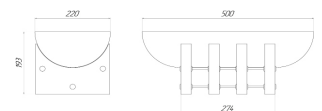

4-6 WEEKS

BRUSHED PINEWOOD , FROSTED ACRYLIC, POLISHED CHROME

50 L X 19.3 H (CM) // 15 (KG)

HANDMADE IN LONDON, THE UNITED KINGDOM

4-6 WEEKS

BRUSHED PINEWOOD , FROSTED ACRYLIC, POLISHED CHROME

50 L X 19.3 H (CM) // 15 (KG)